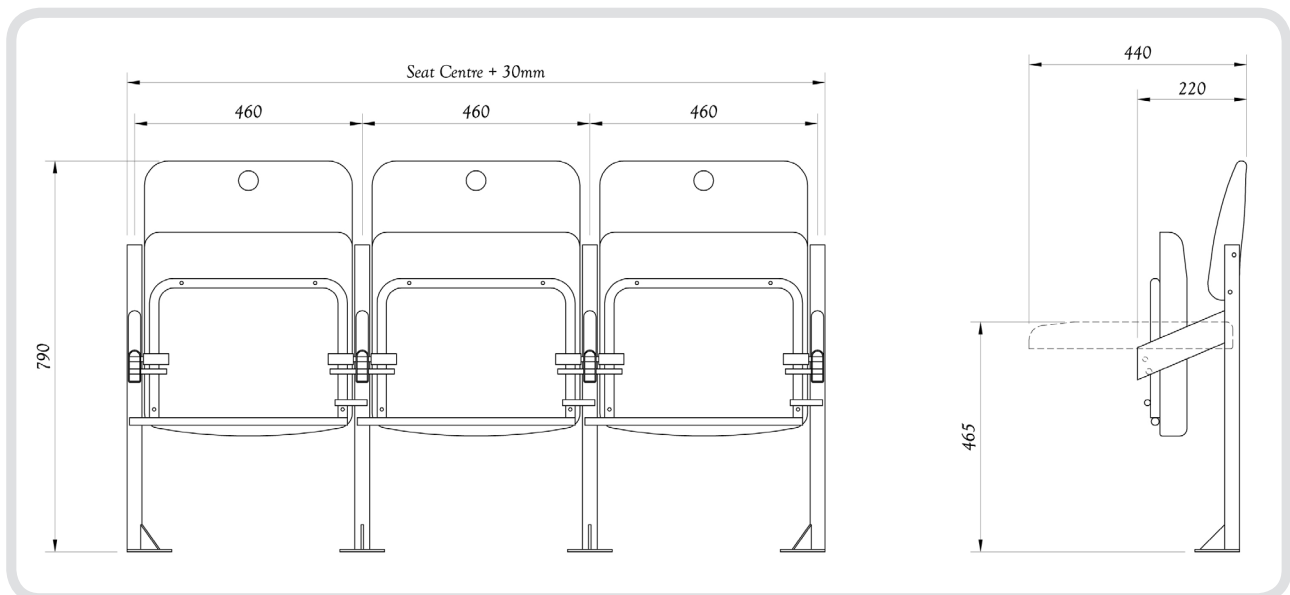

FRAME WORK:

- 30 x 30 x 2mm ERW steel tube rigid welded riser posts
- 30 x 30 x 2mm ERW steel rigid welded tread posts
- 19.05 O.D x 1.5mm ERW steel rigid welded counterweight seat ring
- Black Interprun powder coat paint finish
- Spun Galvanised finish
- Combination of the above.

Standard Colour Range:

*Non standard colours/colour matching available on request. Subject to minimum order.

Dimensions:

Seats can be supplied as individual and/or linked in rows of required quantities (bank of three shown is for illustration purposes only).