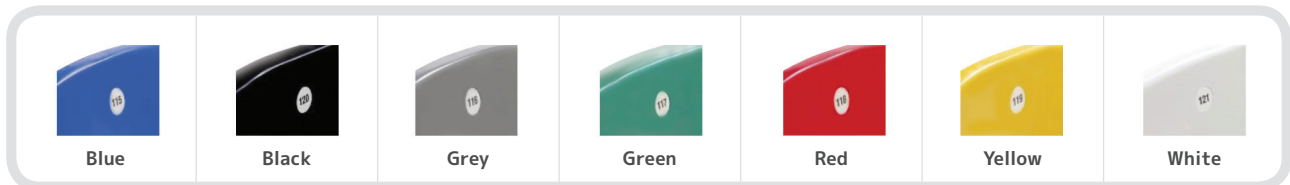

SEAT & BACKS:

- Polypropylene injection moulded
- Colour stabilised to ISO grey scale
- Higher UV specifications available on request
- High gloss, smooth finish
- Seven standard colours
- Non-standard colours and colour matching available
- FR additives for indoor use.

Standard Colour Range:

*Non standard colours/colour matching available on request. Subject to minimum order.

Dimensions:

Seats can be supplied as individual and/or linked in rows of required quantities (bank of three shown is for illustration purposes only).