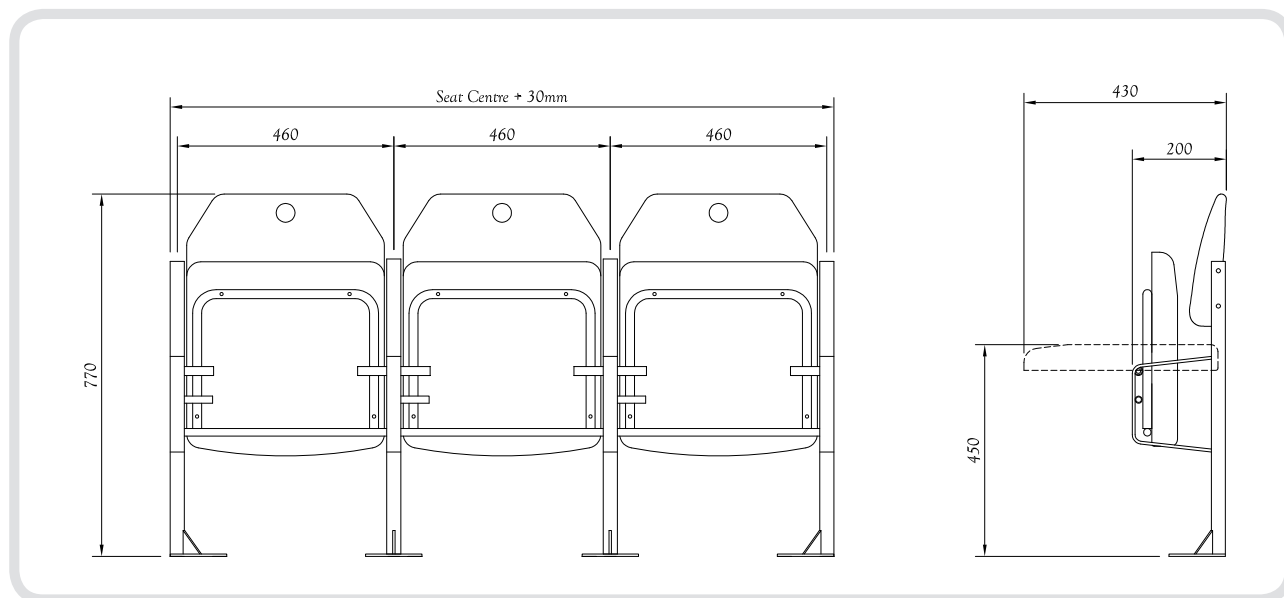

FRAME WORK:

- 30 x 30 x 2mm ERW steel tube rigid welded riser posts
- 30 x 30 x 2mm ERW steel rigid welded tread posts
- 19.05 O.D x 1.5mm ERW steel rigid welded counterweight seat ring
- Black Interpron powder coat paint finish
- Spun Galvanised finish
- Combination of the above.

STANDARD COLOUR RANGE:

*Non standard colours/colour matching available on request. Subject to minimum order.

DIMENSIONS:

Seats can be supplied as individual and/or linked in rows of required quantities (bank of three shown is for illustration purposes only).