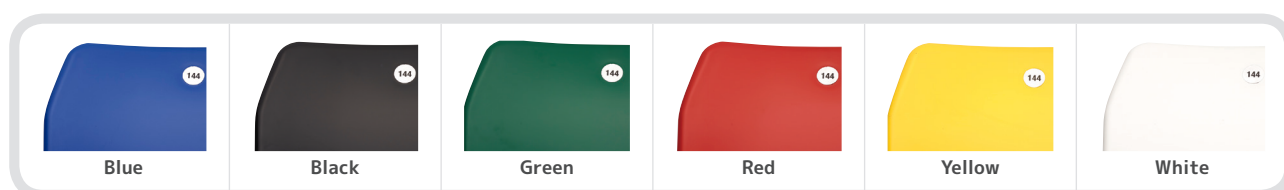

Individual Tread Fixed PEL Seat
(Black Paint Finish)

Individual Riser Fixed PEL Seat
(Black Paint Finish)

Fully upholstered PEL Seat
(Galvanised Finish)

AVAILABLE IN:

- 460mm seat centres
- 480mm seat centres
- 500mm seat centres
- Riser fixed
- Tread fixed
- Linked and/or individual units.

SEAT & BACKS:

- Polypropylene injection moulded
- Colour stabilised to ISO grey scale
- Higher UV specifications available on request
- High gloss, smooth finish
- Six standard colours
- Non-standard colours and colour matching available
- FR additives for indoor use.

5 Year Guarantee - Includes Corrosion & Significant Colour Fade

PEL Stadium Seat

UPGRADES AVAILABLE:

- Aluminium number discs
- Fully upholstered Arm rests
- Screen printed logos
- Fully upholstered Seat and backs
- Plastic arm rests
- Embroidered logos.

STANDARD COLOUR RANGE:

*Non standard colours/colour matching available on request. Subject to minimum order.

DIMENSIONS:

Seats can be supplied as individual and/or linked in rows of required quantities (bank of three shown is for illustration purposes only).