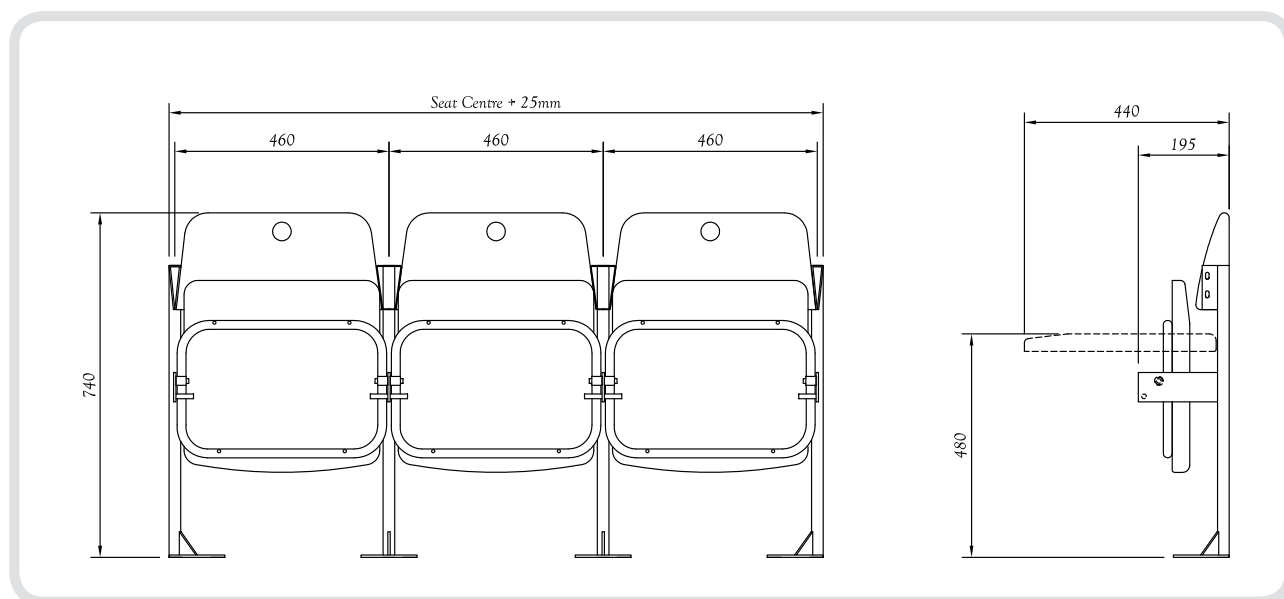

FRAME WORK:

- 25 x 25 x 2mm ERW steel tube rigid welded riser posts
- 25 x 25 x 2mm ERW steel rigid welded tread posts
- 19.05 O.D x 1.5mm ERW steel rigid welded counterweight seat ring
- Black Interprun powder coat paint finish
- Spun Galvanised finish
- Combination of the above.

STANDARD COLOUR RANGE:

*Non standard colours/colour matching available on request. Subject to minimum order.

DIMENSIONS:

Seats can be supplied as individual and/or linked in rows of required quantities (bank of three shown is for illustration purposes only).