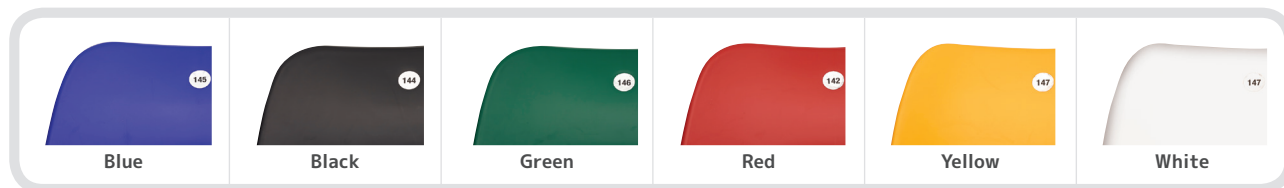

SEAT & BACKS:

- Polypropylene injection moulded
- Colour stabilised to ISO grey scale
- Higher UV specifications available on request
- High gloss, smooth finish
- Six standard colours
- Non-standard colours and colour matching available
- FR additives for indoor use.

STANDARD COLOUR RANGE:

*Non standard colours/colour matching available on request. Subject to minimum order.

DIMENSIONS:

Seats can be supplied as individual and/or linked in rows of required quantities (bank of three shown is for illustration purposes only).