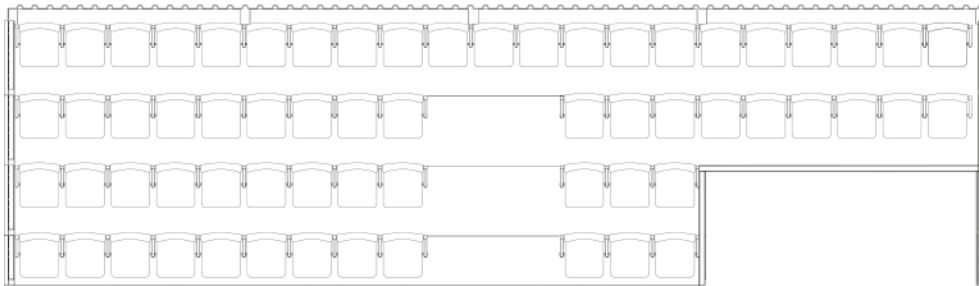

Example Spectator Stand*

*This example shows 63 Colosseum Seats.