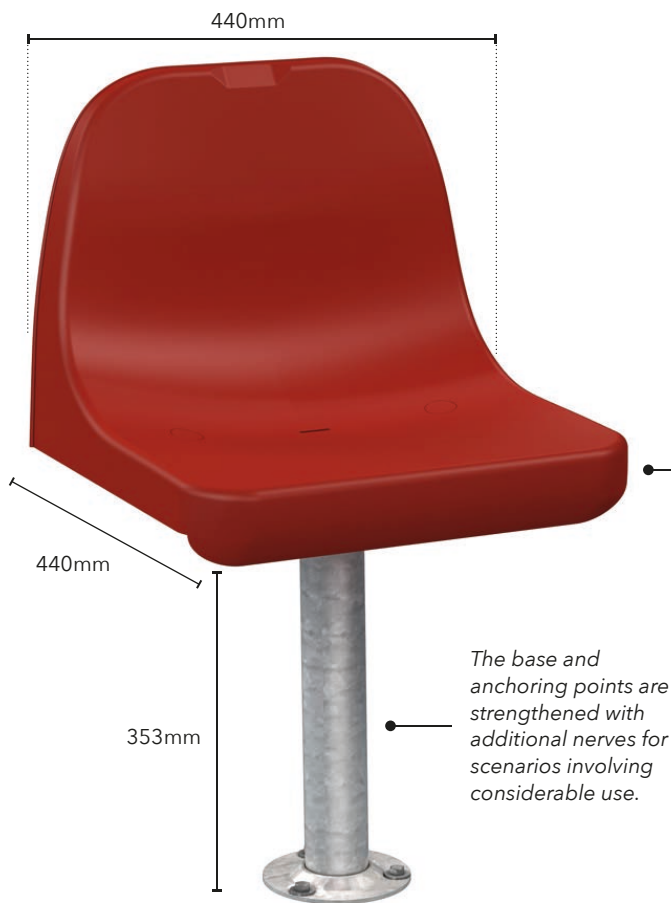

A3 Bucket Seat

The A3 follows both UEFA and FIFA recommendations and is an ideal seat for any kind of grandstand or public use area.

It is made with a double-wall backrest at a height providing excellent ergonomic qualities and lumbar space.

Standard Colours With UV & Fire Resistance

White 30001	Green 63075	Yellow 1133	Blue 1196	Red 34080

Non-standard colours and colour matching available upon request.

Please note, product specifications can be adjusted to suit customer requirements, please contact customer services for more information.

35mm curved front edge with right-angle base overlaps the terrace front and is sealed around the entire perimeter to prevent dirt from accumulating inside the seats.

DATASHEET

2
YEARS

Guarantee for corrosion and significant colour fade

Installation
Options

- ✓ Directly on step
- ✓ Floor mounted
- ✓ Riser mounted