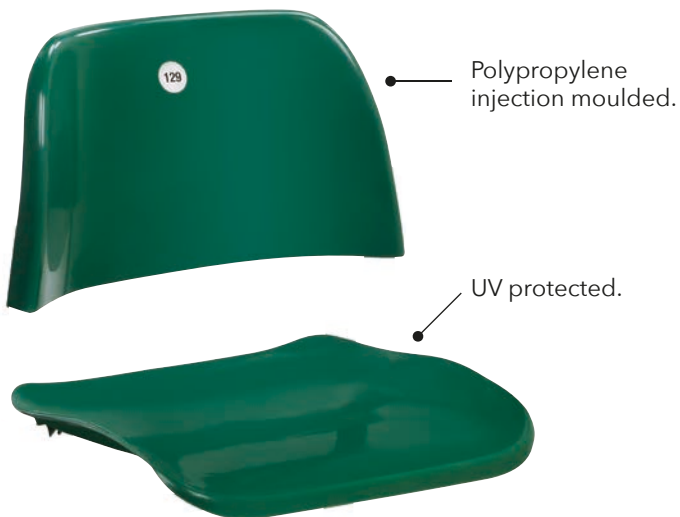

Restall Seat & Back*

*Plastics only for the Sutton range of Restall seat.

**Our Colosseum Plastic Back only is suitable for the Monmouth range of Restall seat.

Please note, product specifications can be adjusted to suit customer requirements, please contact customer services for more information.