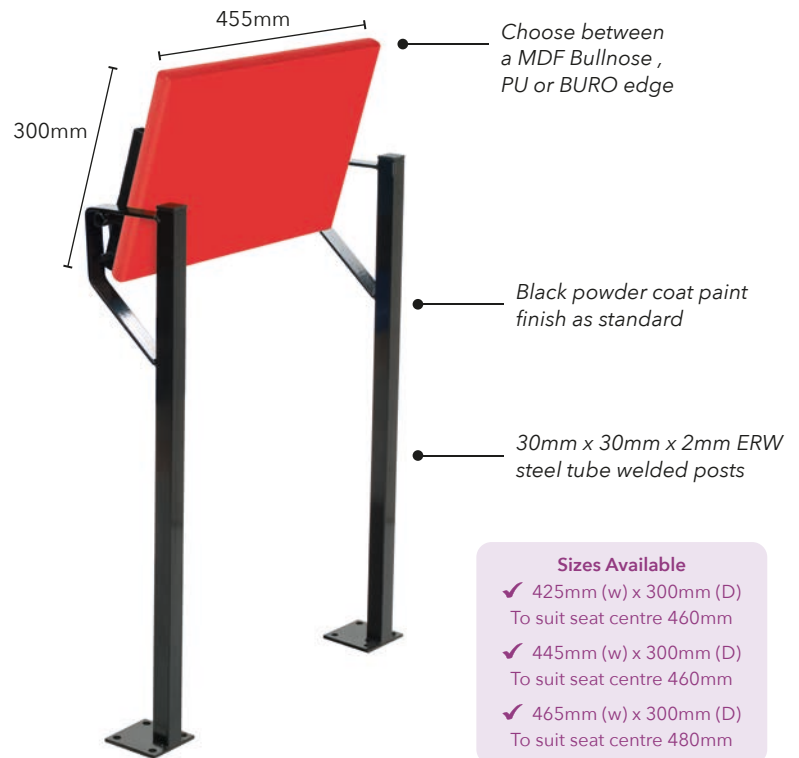

Tread Fixed Folding Table