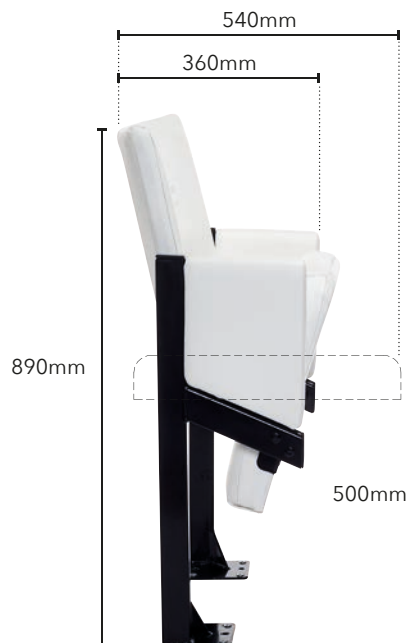

Sizes Available

- ✓ 500mm Seat Centre
- ✓ 520mm Seat Centre
- ✓ 540mm Seat Centre

BSEN 12727
Strength, Safety
& Durability

5
YEARS
Guarantee for
metal work