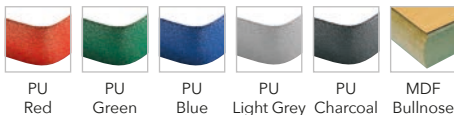

Tread Fixed Folding Table

Tread Fixed Colosseum With Tread Fixed Table

Tread Fixed Colosseum With Tread Fixed Folding Table

Laminate Top Colours

Edge Styles

5 YEARS
Guarantee for corrosion and significant colour fade