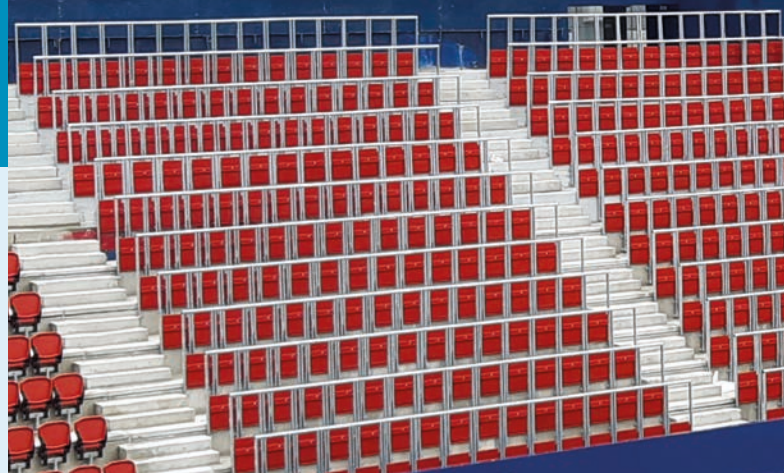

5 YEARS
Guarantee for corrosion

DATASHEET

Fansit Safe Standing Seat

A seating solution for fan zones in big stadiums. The metallic seat is incorporated within a robust metal frame that forms a waist-high rail for the spectators in the row behind. (Safety barrier for stand audiences at stadiums). The tip-up seat is opened by a master key to configure sitting locations at the events that require it.