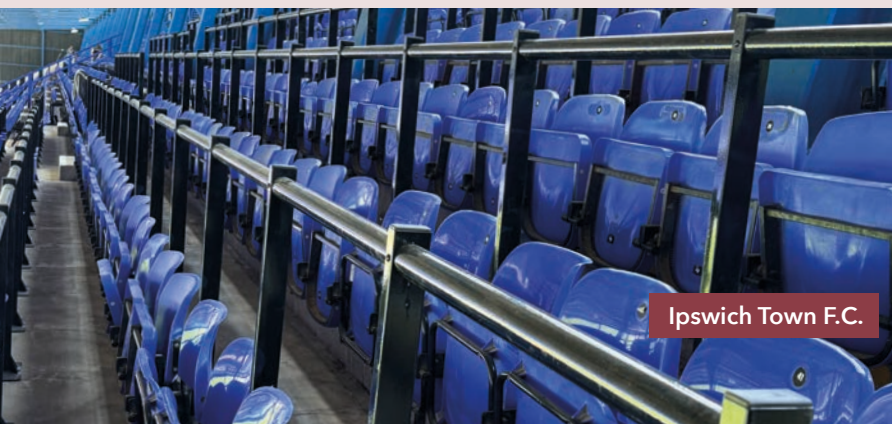

Bespoke made P Post Handrail to suit your stadia requirements.

Available either a gloss black, galvanised or galvanised and paint. Colour matching available upon request.