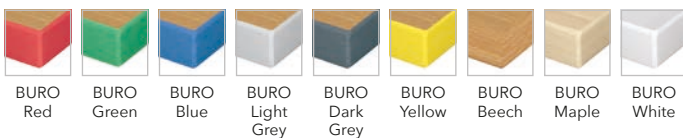

Tread Fixed Folding Table

Tread Fixed Colosseum With Tread Fixed Table

Tread Fixed Colosseum With Tread Fixed Folding Table

Laminate Top Colours

Edge Styles

5 YEARS
Guarantee for corrosion and significant colour fade