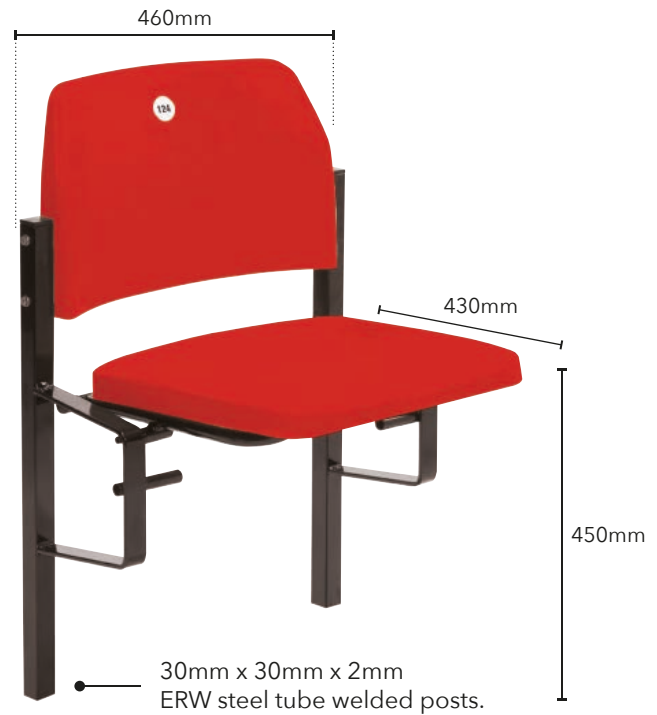

DATASHEET

PEL Seat

The PEL seat is a popular product found within many existing stadia and arenas. With its unique D-Strap design the PEL seat is an excellent General Admission Seat.

Tread Fixed

Riser Fixed

Overall width measurement for three seats: 1410mm.

Please note, product specifications can be adjusted to suit customer requirements, please contact customer services for more information.

Tread Fixed PEL With Optional Full Upholstery & Galvanised Metal