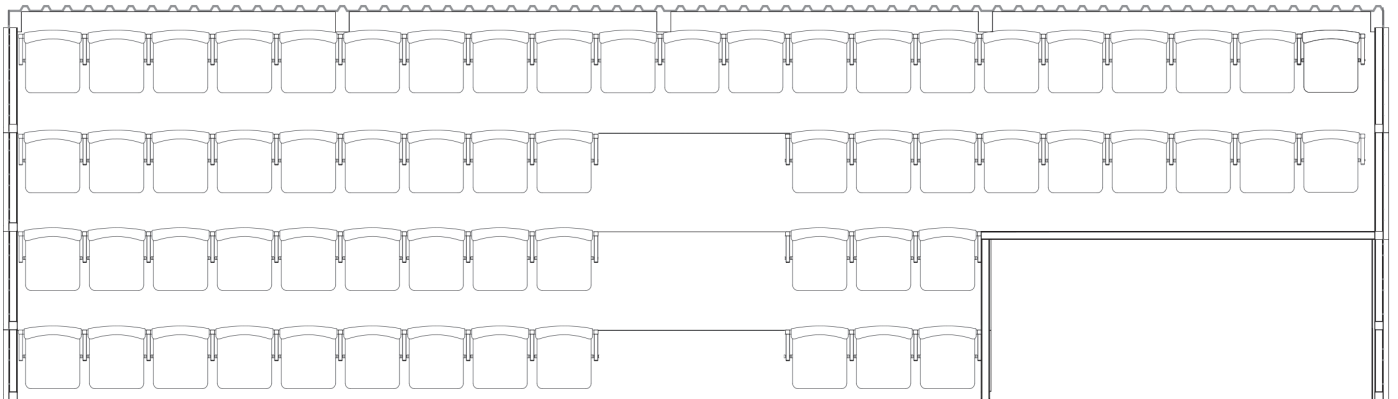

# Arena Spectator Stands: Modular Seating Units

We can provide you with groundworks inspections, electrical services if required, access inspection, and ambient seating. Spectator stands are for 63 spectator seats using either Avatar or Colosseum seating.

## Example Spectator Stand\*

\*This example shows 63 Colosseum Seats.

### Colosseum Seating