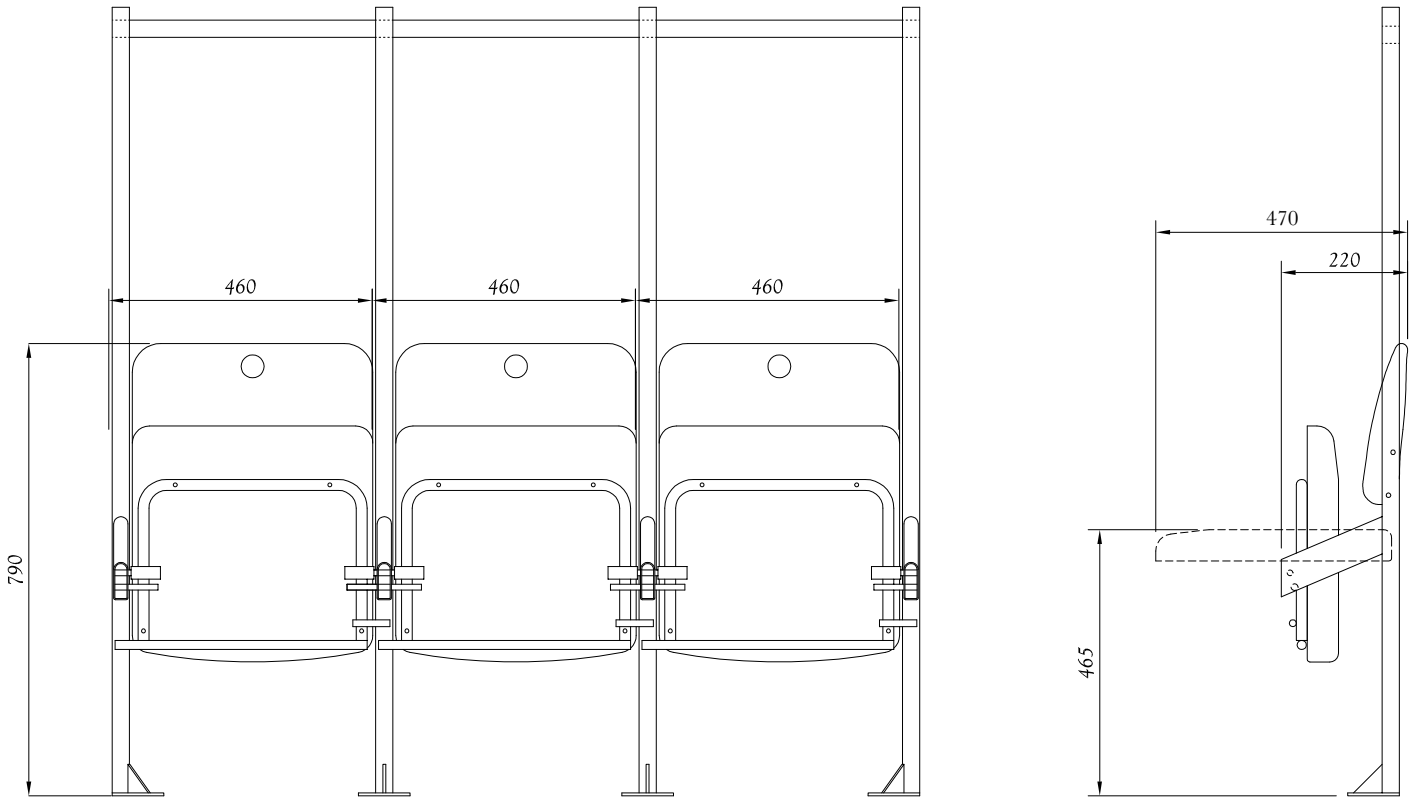

Tread Fixed

Riser Fixed

SIZES AVAILABLE

460mm Seat Centre

480mm Seat Centre

500mm Seat Centre

FRAME WORK

60mm x 30mm x 2mm steel tube welded posts	39mm diameter x 2mm steel tube rail	19.05mm diameter x 1.5mm steel welded counterweight seat rings	Pulron 101 Black Powder Coated Paint as standard
---	-------------------------------------	--	--

Colosseum Rail Seat

5 Year Guarantee
for Corrosion

BS EN 13200-3: 2018
(As Per 6th Edition Green Guide)

Dimensions

To get your seat centre measurement, place a tape measure on the outside of the left-hand post and measure the distance to the inside of the right-hand post.

Overall width measurement: 1410mm for 3 seats.

OPTIONAL EXTRAS				
Linked or Individual Seats	Galvanised Spun Steel	Galvanised and Black Powder Coated Steel	Plastic Caps for post fixing bolts	Self Adhesive Number Discs
Aluminium Riveted Number Discs	Screen Printed Logos	Embroidered Logos	Fully Upholstered Seats and Backs	
3 Year Guarantee on Upholstered Seats				