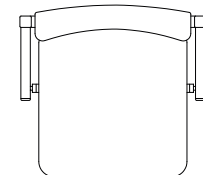

Tread Fixed

Riser Fixed

SIZES AVAILABLE

460mm Seat Centre

480mm Seat Centre

500mm Seat Centre

FRAME WORK

30mm x 30mm x 2mm ERW steel tube welded posts

Colosseum Seat

Dimensions

To get your seat centre measurement, place a tape measure on the outside of the left-hand post and measure the distance to the inside of the right-hand post.

Overall width measurement :1410mm for 3 seats.