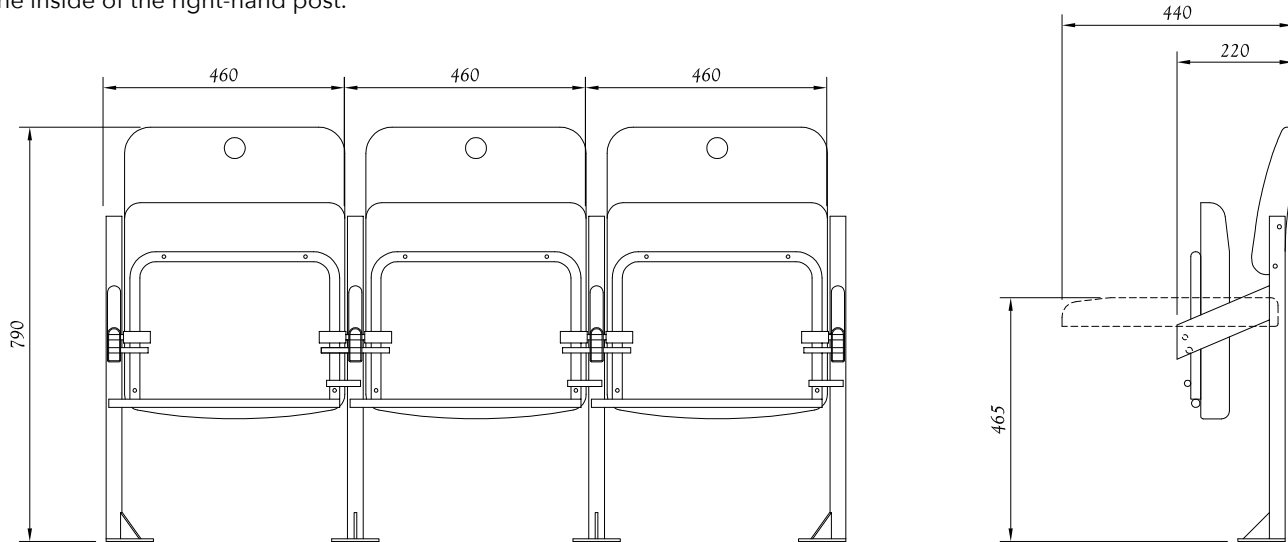

Colosseum Seat

Dimensions

To get your seat centre measurement, place a tape measure on the outside of the left-hand post and measure the distance to the inside of the right-hand post.

Overall width measurement :1410mm for 3 seats.