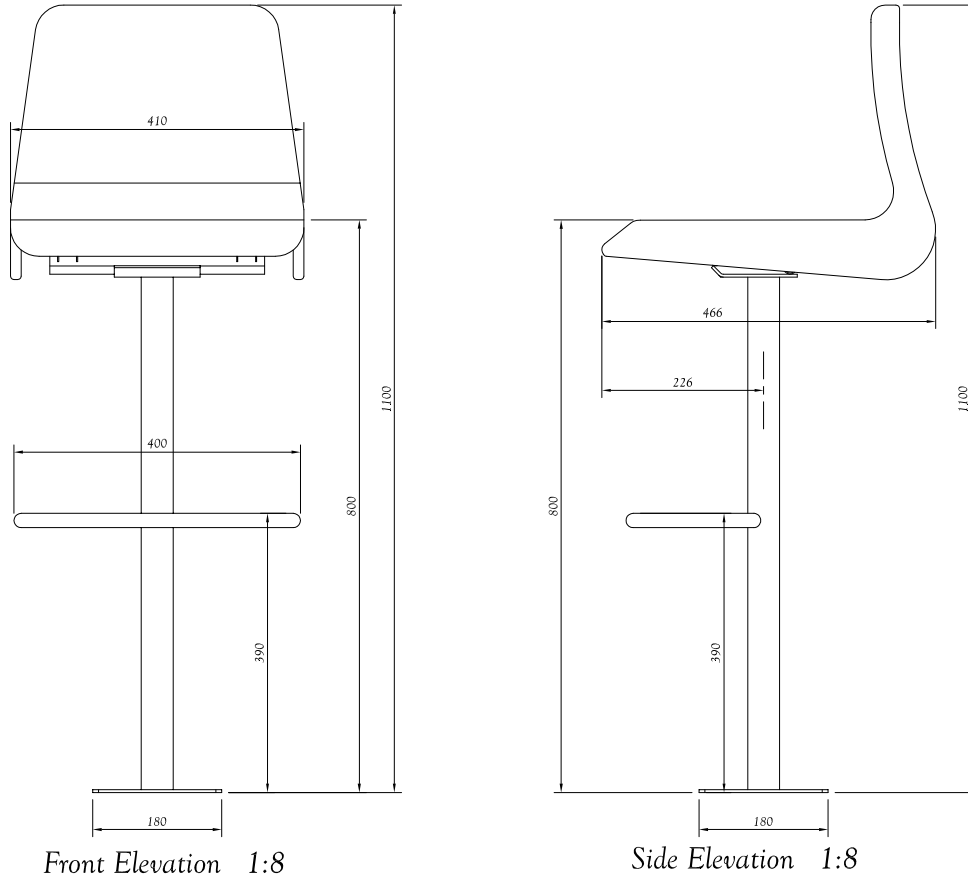

Podium Stool

5 Year Guarantee for Corrosion and Significant Colour Fade

Dimensions

STANDARD FIXTURES & FITTINGS		
Zinc plated sleeve anchors	A2 stainless steel screws	Fittings supplied as standard with full seats only, not on component part orders