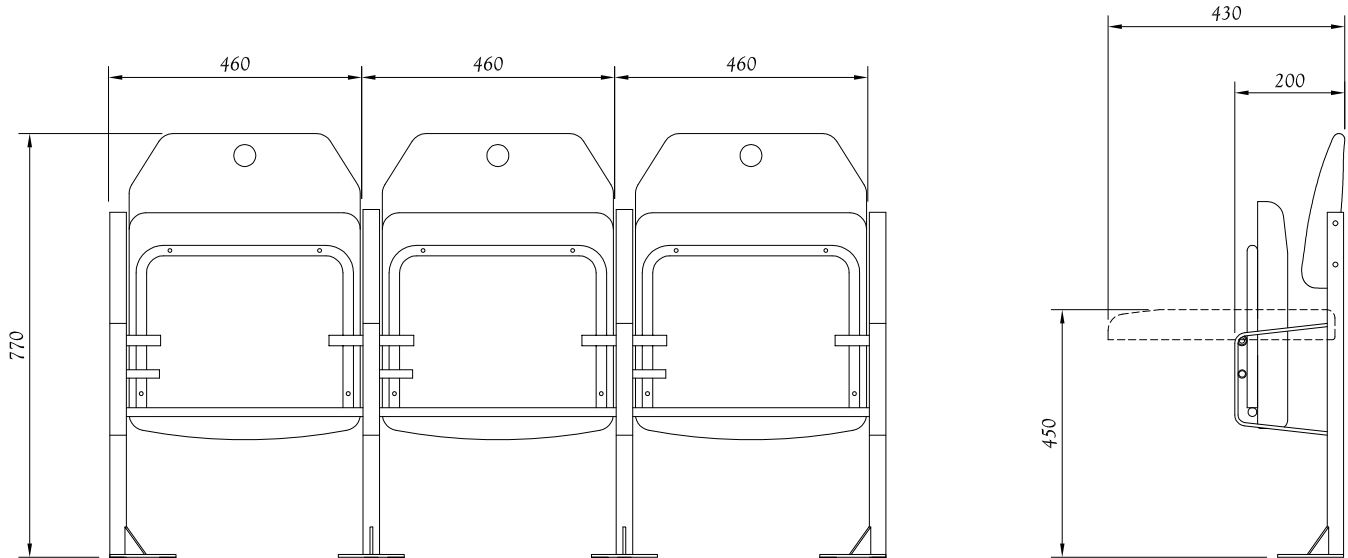

## Dimensions

To get your seat centre measurement, place a tape measure on the outside of the left-hand post and measure the distance to the inside of the right-hand post.

Overall width measurement: 1410mm for 3 seats.