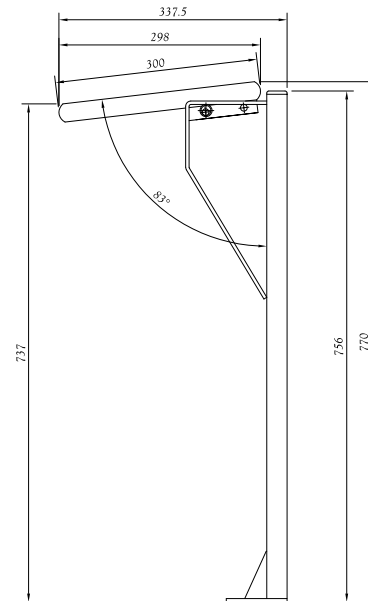

The 'Tip Up' table provides easy and comfortable access but for areas where space is not an issue then the 'Fixed Table' is the perfect solution.

SIZES AVAILABLE

425mm (w) x 300mm (D)
To suit seat centre 460mm

445mm (w) x 300mm (D)
To suit seat centre 460mm

465mm (w) x 300mm (D)
To suit seat centre 480mm

Tread Fixed Table

Tread Fixed Folding Table

Riser fixed also available.

FRAME WORK

30mm x 30mm x 2mm ERW steel tube welded posts

Side Elevation

Dimensions : Tread Fixed Folding Table

Side Elevation

STANDARD FIXTURES & FITTINGS

Zinc plated sleeve anchors and bolts	A2 stainless steel Nyloc nuts	A2 stainless steel screws, bolts and washers	Fittings supplied as standard with full seats only, not on component part orders
--------------------------------------	-------------------------------	--	--