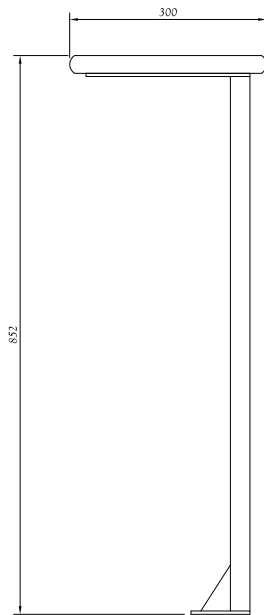

The 'Tip Up' table provides easy and comfortable access but for areas where space is not an issue then the 'Fixed Table' is the perfect solution.

SIZES AVAILABLE

425mm (w) x 300mm (D)
To suit seat centre 460mm

445mm (w) x 300mm (D)
To suit seat centre 460mm

465mm (w) x 300mm (D)
To suit seat centre 480mm

Tread Fixed Table

Tread Fixed Folding Table

Riser fixed also available.

FRAME WORK

30mm x 30mm x 2mm ERW steel tube welded posts

Maple

Oak

Light Grey

Ailsa

White

Press Table

5 Year Guarantee for Corrosion and Significant Colour Fade

Dimensions : Tread Fixed Table

Side Elevation

Dimensions : Tread Fixed Folding Table

Side Elevation

STANDARD FIXTURES & FITTINGS

Zinc plated sleeve anchors and bolts	A2 stainless steel Nyloc nuts	A2 stainless steel screws, bolts and washers	Fittings supplied as standard with full seats only, not on component part orders
--------------------------------------	-------------------------------	--	--