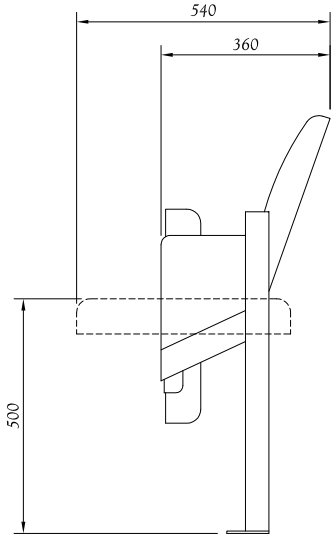

## Dimensions

To measure a seat centre, place a tape measure on the outside of the left hand post and measure the distance to the inside of the right hand post.

Overall width measurement: 1530mm for 3 seats.